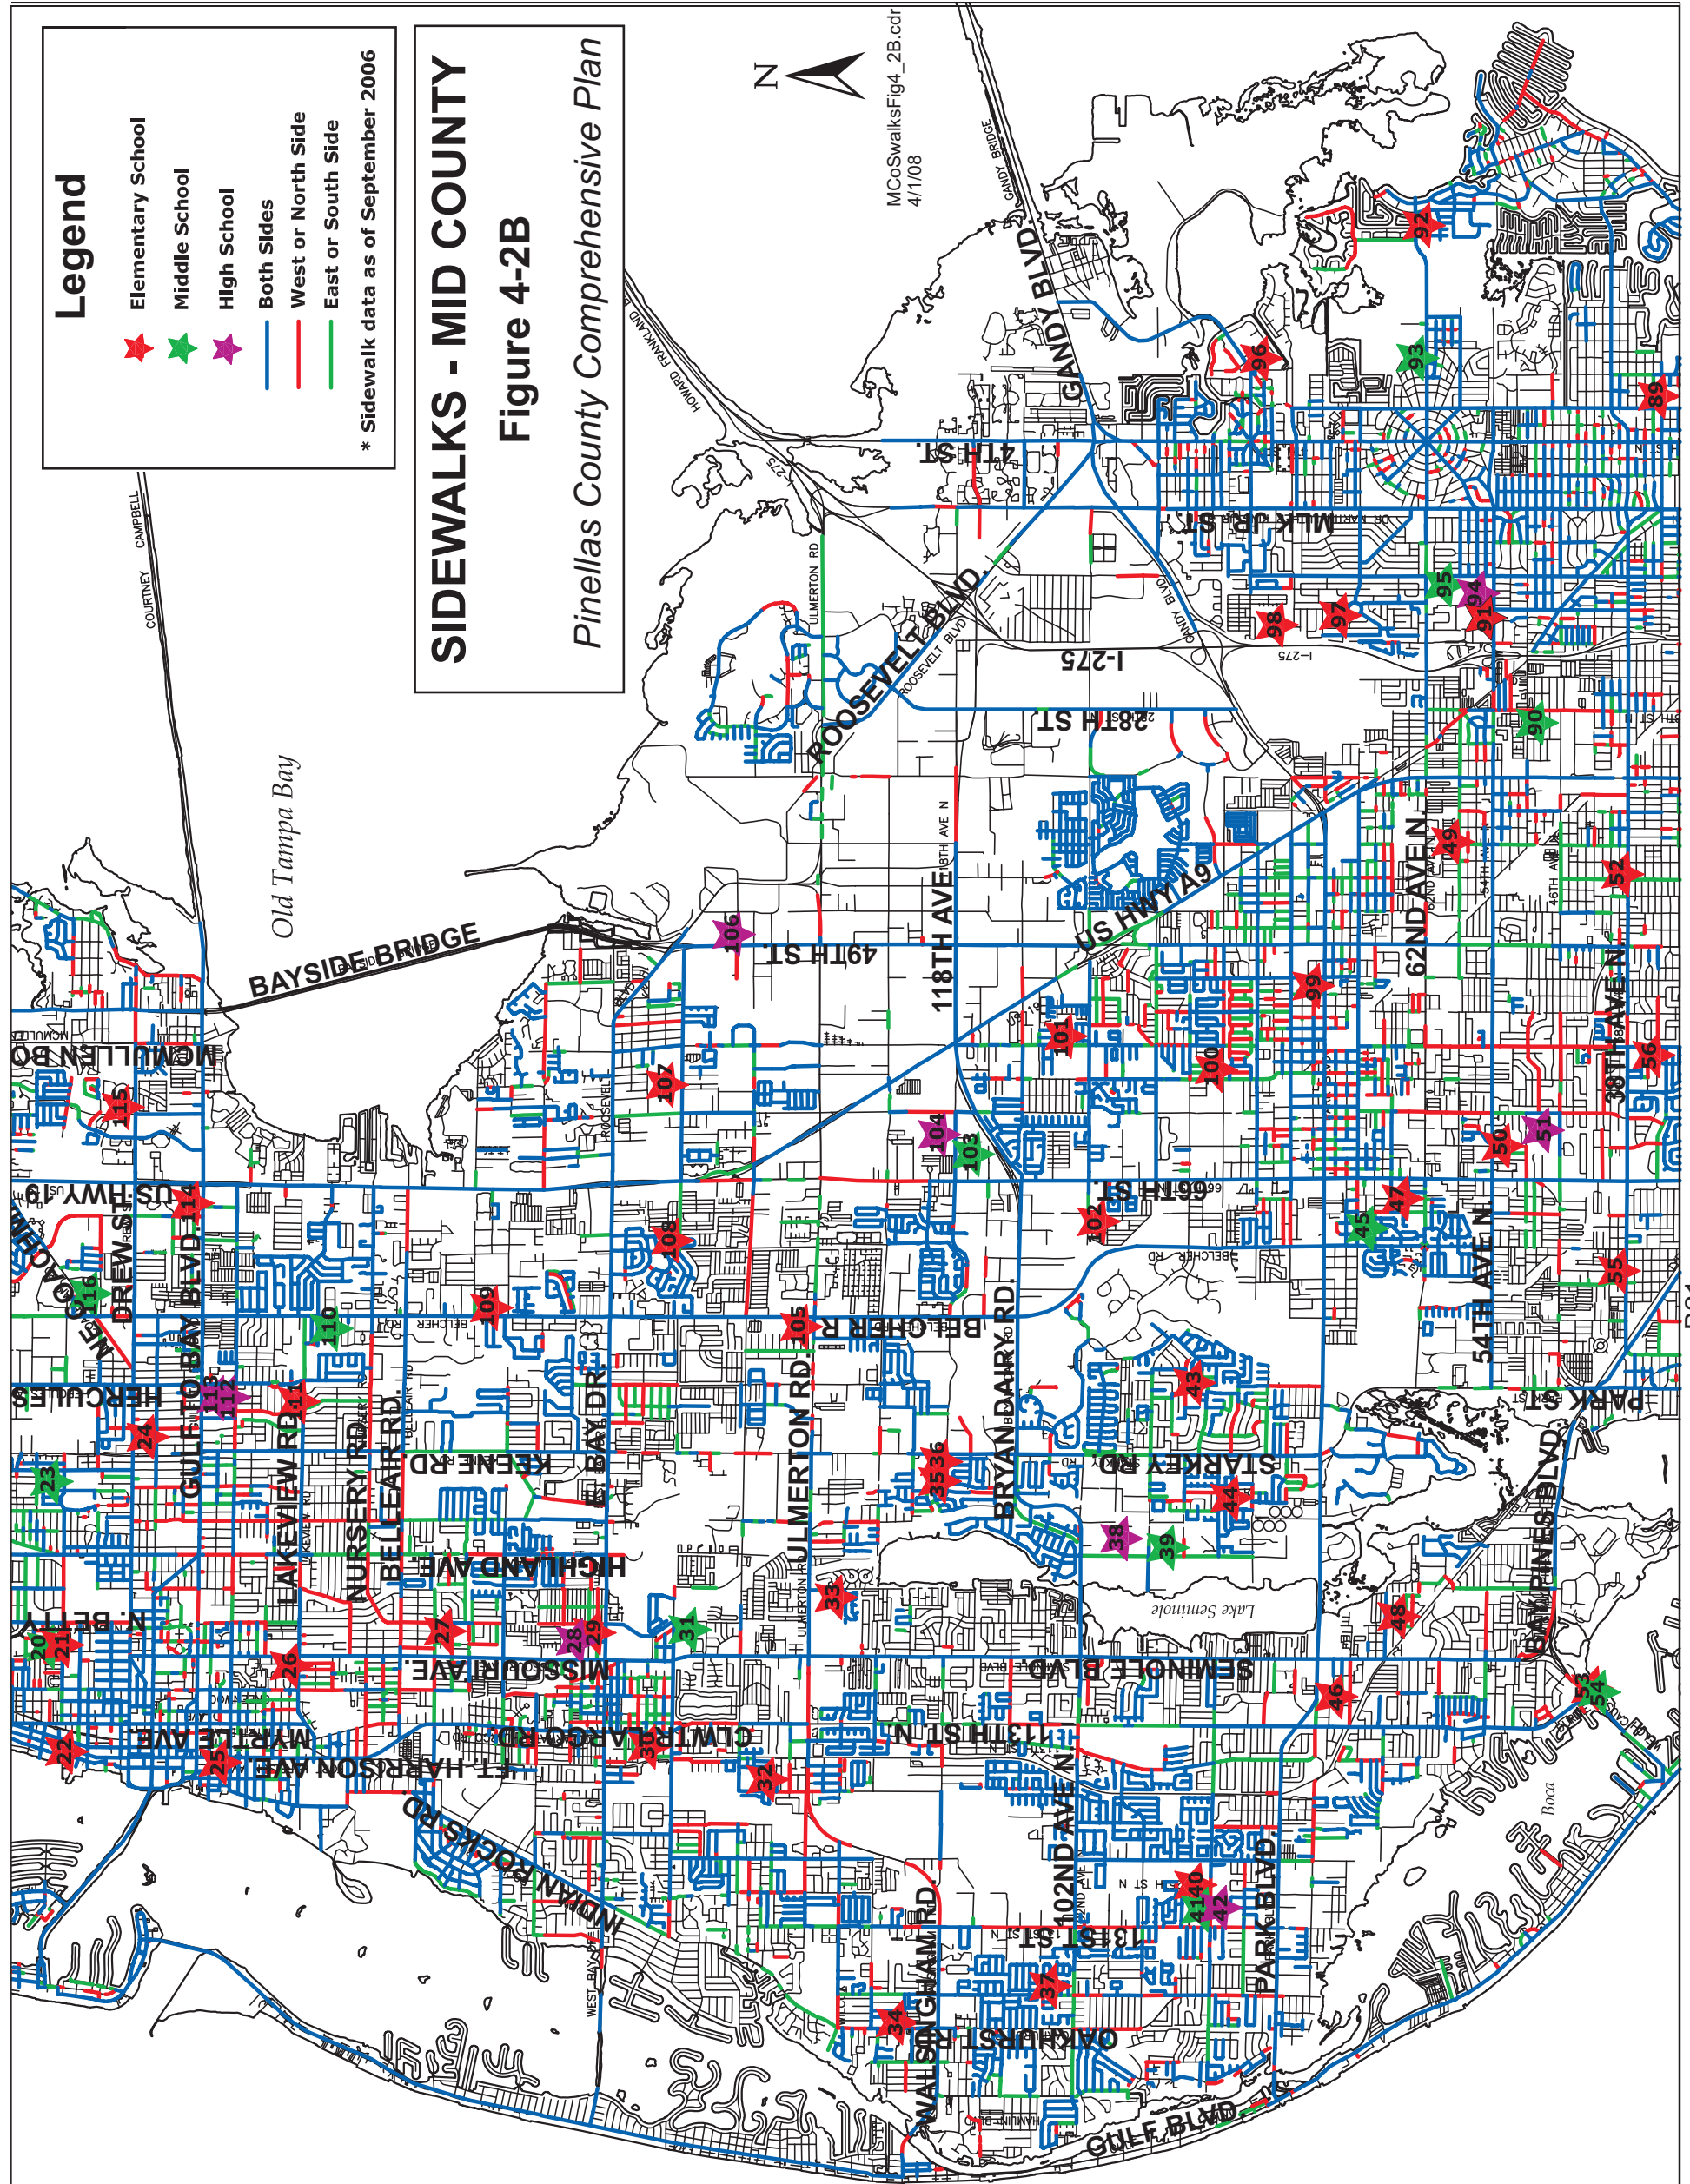

20. CLEARWATER INTERMEDIATE MID
21. CURTIS FUNDAMENTAL
22. NORTH WARD ELEMENTARY
23. KENNEDY MIDDLE
24. SKYCREST ELEMENTARY
25. SOUTH WARD ELEMENTARY
26. BELLEAIR ELEMENTARY
27. PONCE DE LEON ELEMENTARY
28. LARGO HIGH
29. LARGO CENTRAL ELEMENTARY
30. MILDRED HELMS ELEMENTARY
31. LARGO MIDDLE
32. RIDGECREST ELEMENTARY
33. FUGITT ELEMENTARY
34. ANONA ELEMENTARY
35. SOUTHERN OAK ELEMENTARY
36. WALSLINGHAM ELEMENTARY
37. OAKHURST ELEMENTARY
38. OSCEOLA HIGH
39. OSCEOLA MIDDLE
40. BAUDER ELEMENTARY
41. SEMINOLE MIDDLE
42. SEMINOLE HIGH
43. BARDMOOR ELEMENTARY
44. STARKEY ELEMENTARY
45. PINELLAS PARK MIDDLE
46. SEMINOLE ELEMENTARY
47. RAWLINGS ELEMENTARY
48. ORANGE GROVE ELEMENTARY
49. LEALMAN ELEMENTARY
50. BLANTON ELEMENTARY
51. DIXIE HOLLINS HIGH
52. CLEARVIEW ELEMENTARY
53. MADEIRA BEACH ELEMENTARY
54. MADEIRA BEACH MIDDLE
55. SEVENTY FOURTH ST ELEMENTARY
56. WESTGATE ELEMENTARY
59. NORTH SHORE ELEMENTARY
90. LEALMAN INTERMEDIATE
91. JOHN M SEXTON ELEMENTARY
92. SHORE ACRES ELEMENTARY
93. RIVIERA MIDDLE
94. NORTHEAST HIGH SCHOOL
95. MEADOWLAWN MIDDLE
96. RIO VISTA ELEMENTARY
97. LYNCH ELEMENTARY
98. SAWGRASS LAKE
99. PINELLAS PARK ELEMENTARY
100. SKYVIEW ELEMENTARY
101. PINELLAS CENTRAL ELEMENTARY
102. CROSS BAYOU ELEMENTARY
103. FITZGERALD MIDDLE
104. PINELLAS PARK HIGH
105. PINELLAS PREPARATORY ACADEMY
106. BAYSIDE HIGH
107. HIGHPOINT ELEMENTARY
108. FRONTIER ELEMENTARY
109. BELCHER ELEMENTARY
110. OAK GROVE MIDDLE
111. PLUMB ELEMENTARY
112. NORTH PINELLAS SECONDARY
113. CLEARWATER HIGH
114. PLATO ACADEMY
115. EISENHOWER ELEMENTARY
116. COACHMAN FUNDAMENTAL
117. MCMULLEN BOOTH ELEMENTARY

**Legend**

- ★ Elementary School
- ★ Middle School
- ★ High School
- Both Sides
- West or North Side
- East or South Side

\* Sidewalk data as of September 2006

**SIDEWALKS - MID COUNTY**  
**Figure 4-2B**  
 Pinellas County Comprehensive Plan