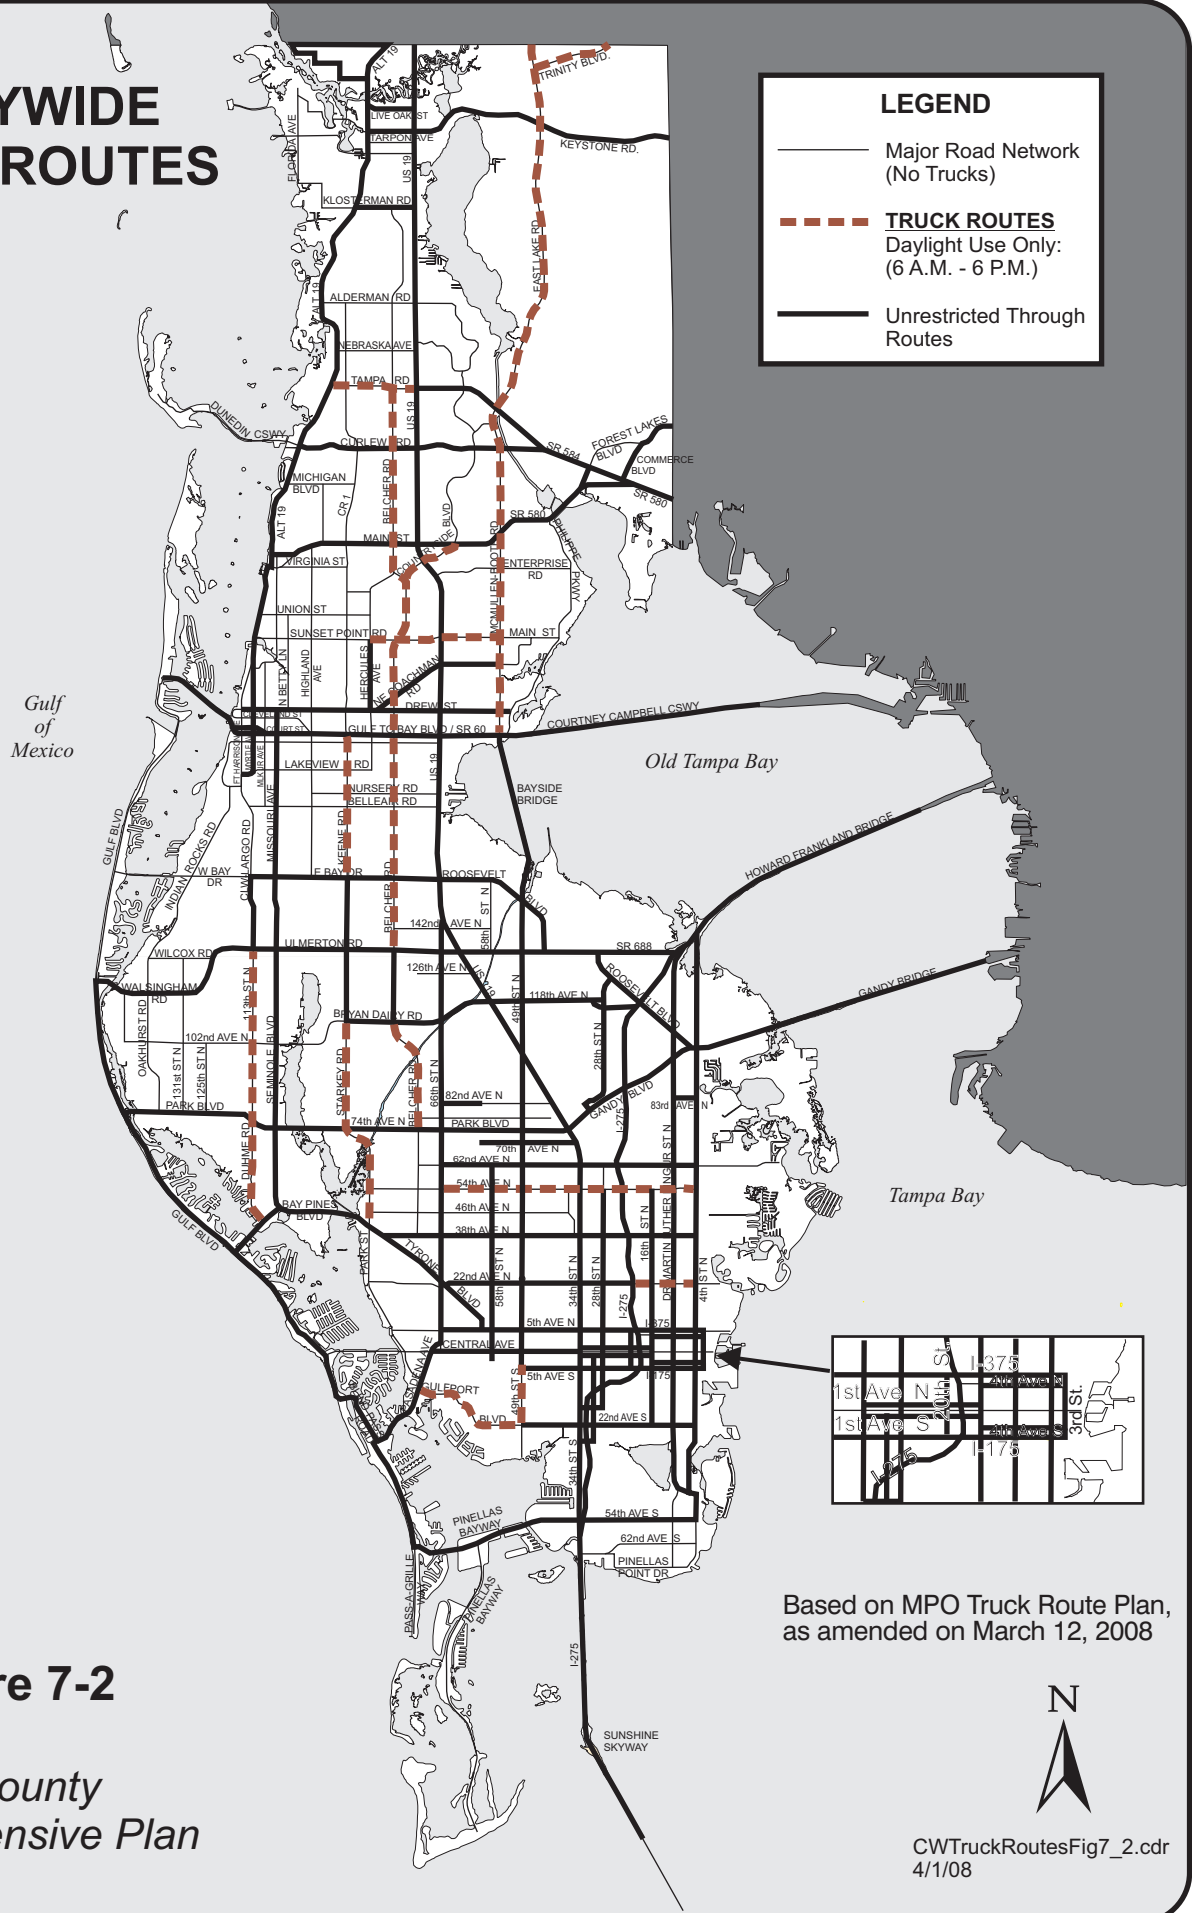

# COUNTYWIDE TRUCK ROUTES

**LEGEND**

- Major Road Network (No Trucks)
- - - **TRUCK ROUTES**  
Daylight Use Only:  
(6 A.M. - 6 P.M.)
- Unrestricted Through Routes

Gulf of Mexico

Old Tampa Bay

Tampa Bay

Based on MPO Truck Route Plan, as amended on March 12, 2008

**Figure 7-2**

*Pinellas County  
Comprehensive Plan*