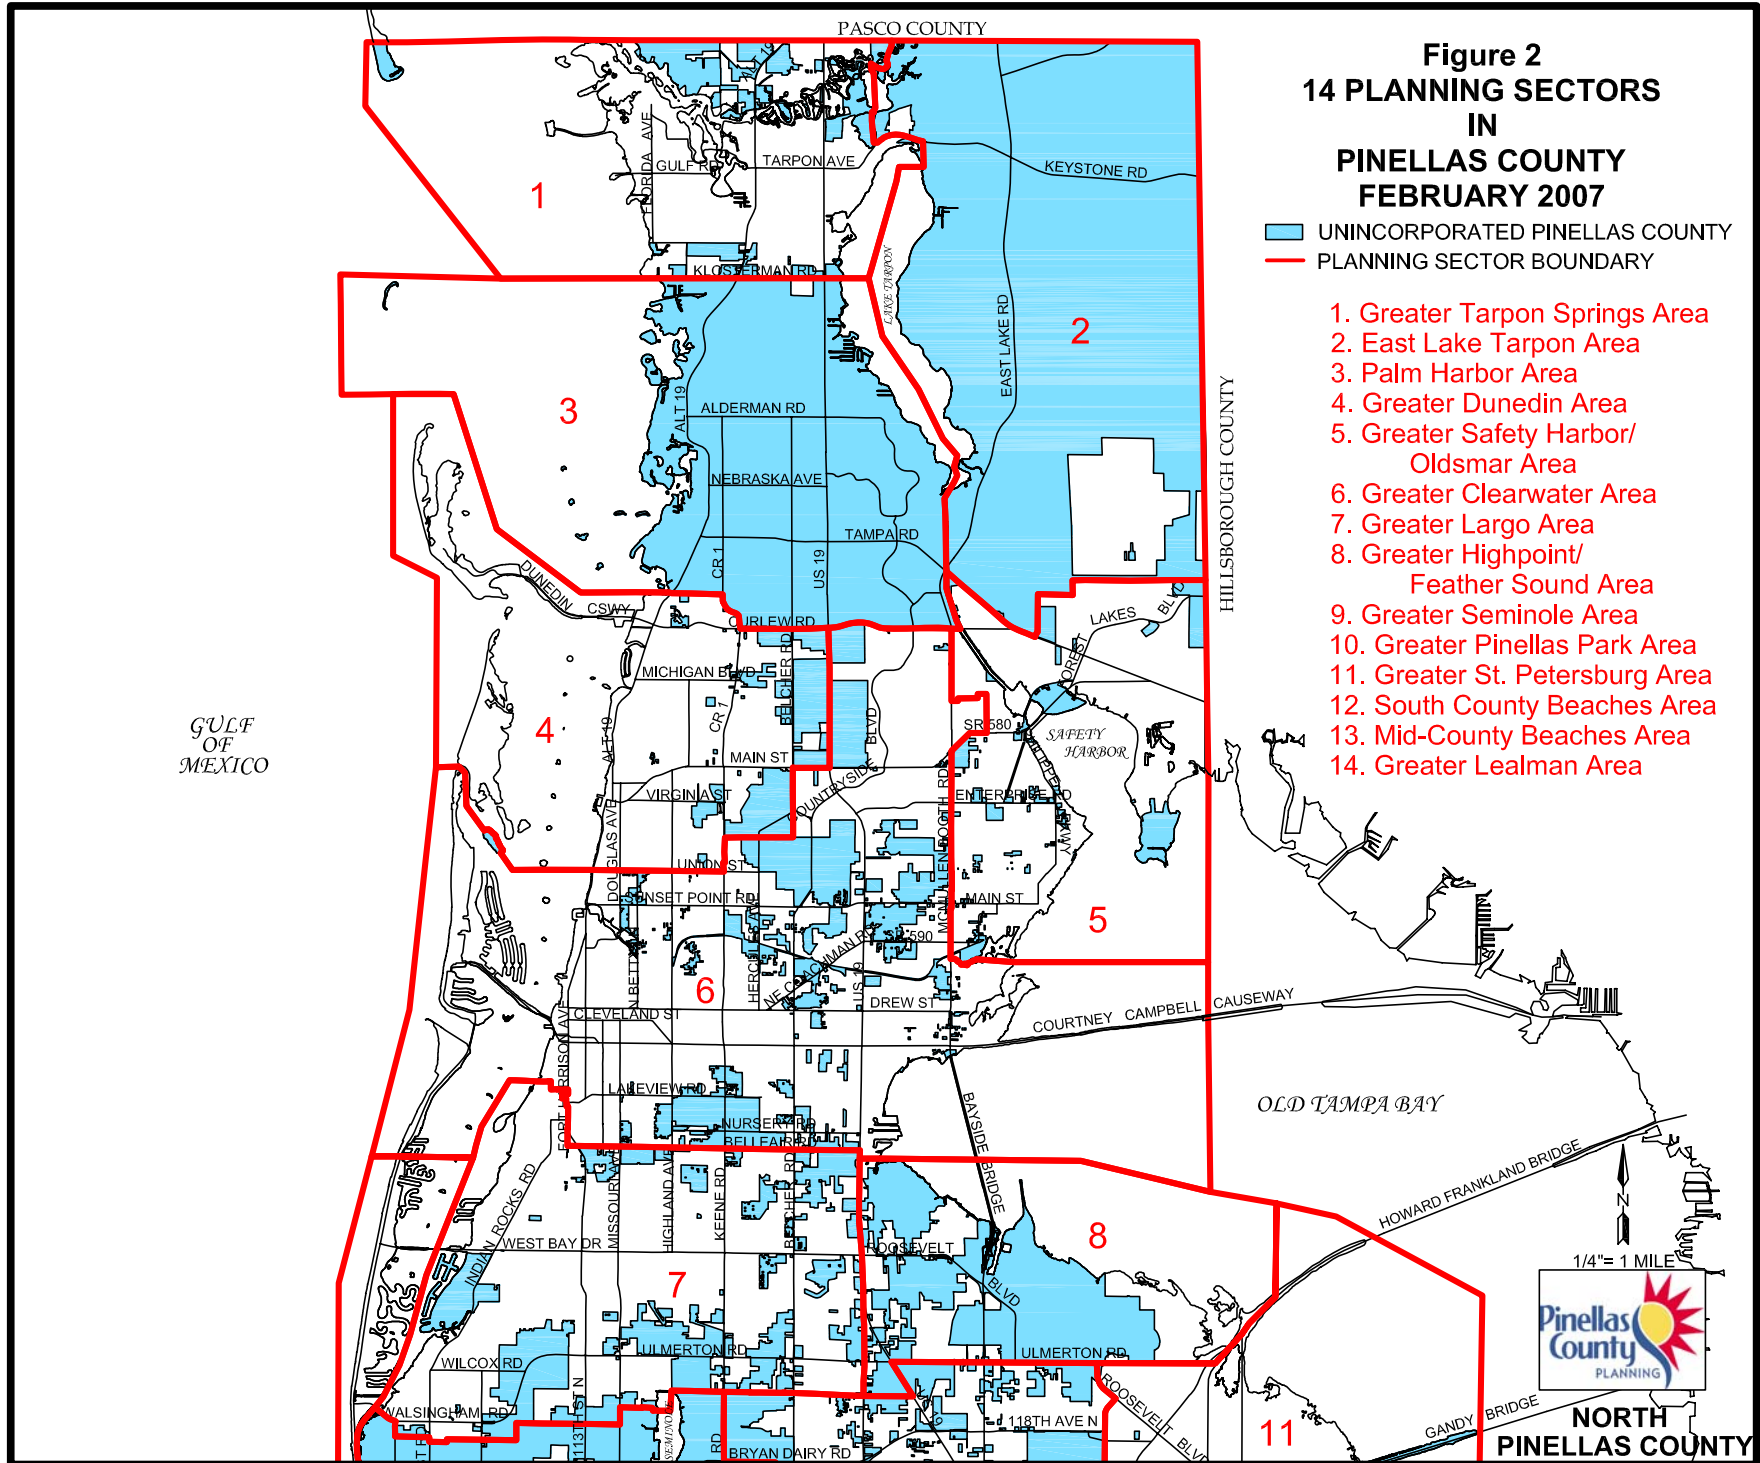

Figure 2
14 PLANNING SECTORS
IN
PINELLAS COUNTY
FEBRUARY 2007

UNINCORPORATED PINELLAS COUNTY
 PLANNING SECTOR BOUNDARY

1. Greater Tarpon Springs Area
2. East Lake Tarpon Area
3. Palm Harbor Area
4. Greater Dunedin Area
5. Greater Safety Harbor/
Oldsmar Area
6. Greater Clearwater Area
7. Greater Largo Area
8. Greater Highpoint/
Feather Sound Area
9. Greater Seminole Area
10. Greater Pinellas Park Area
11. Greater St. Petersburg Area
12. South County Beaches Area
13. Mid-County Beaches Area
14. Greater Lealman Area

NORTH
PINELLAS COUNTY