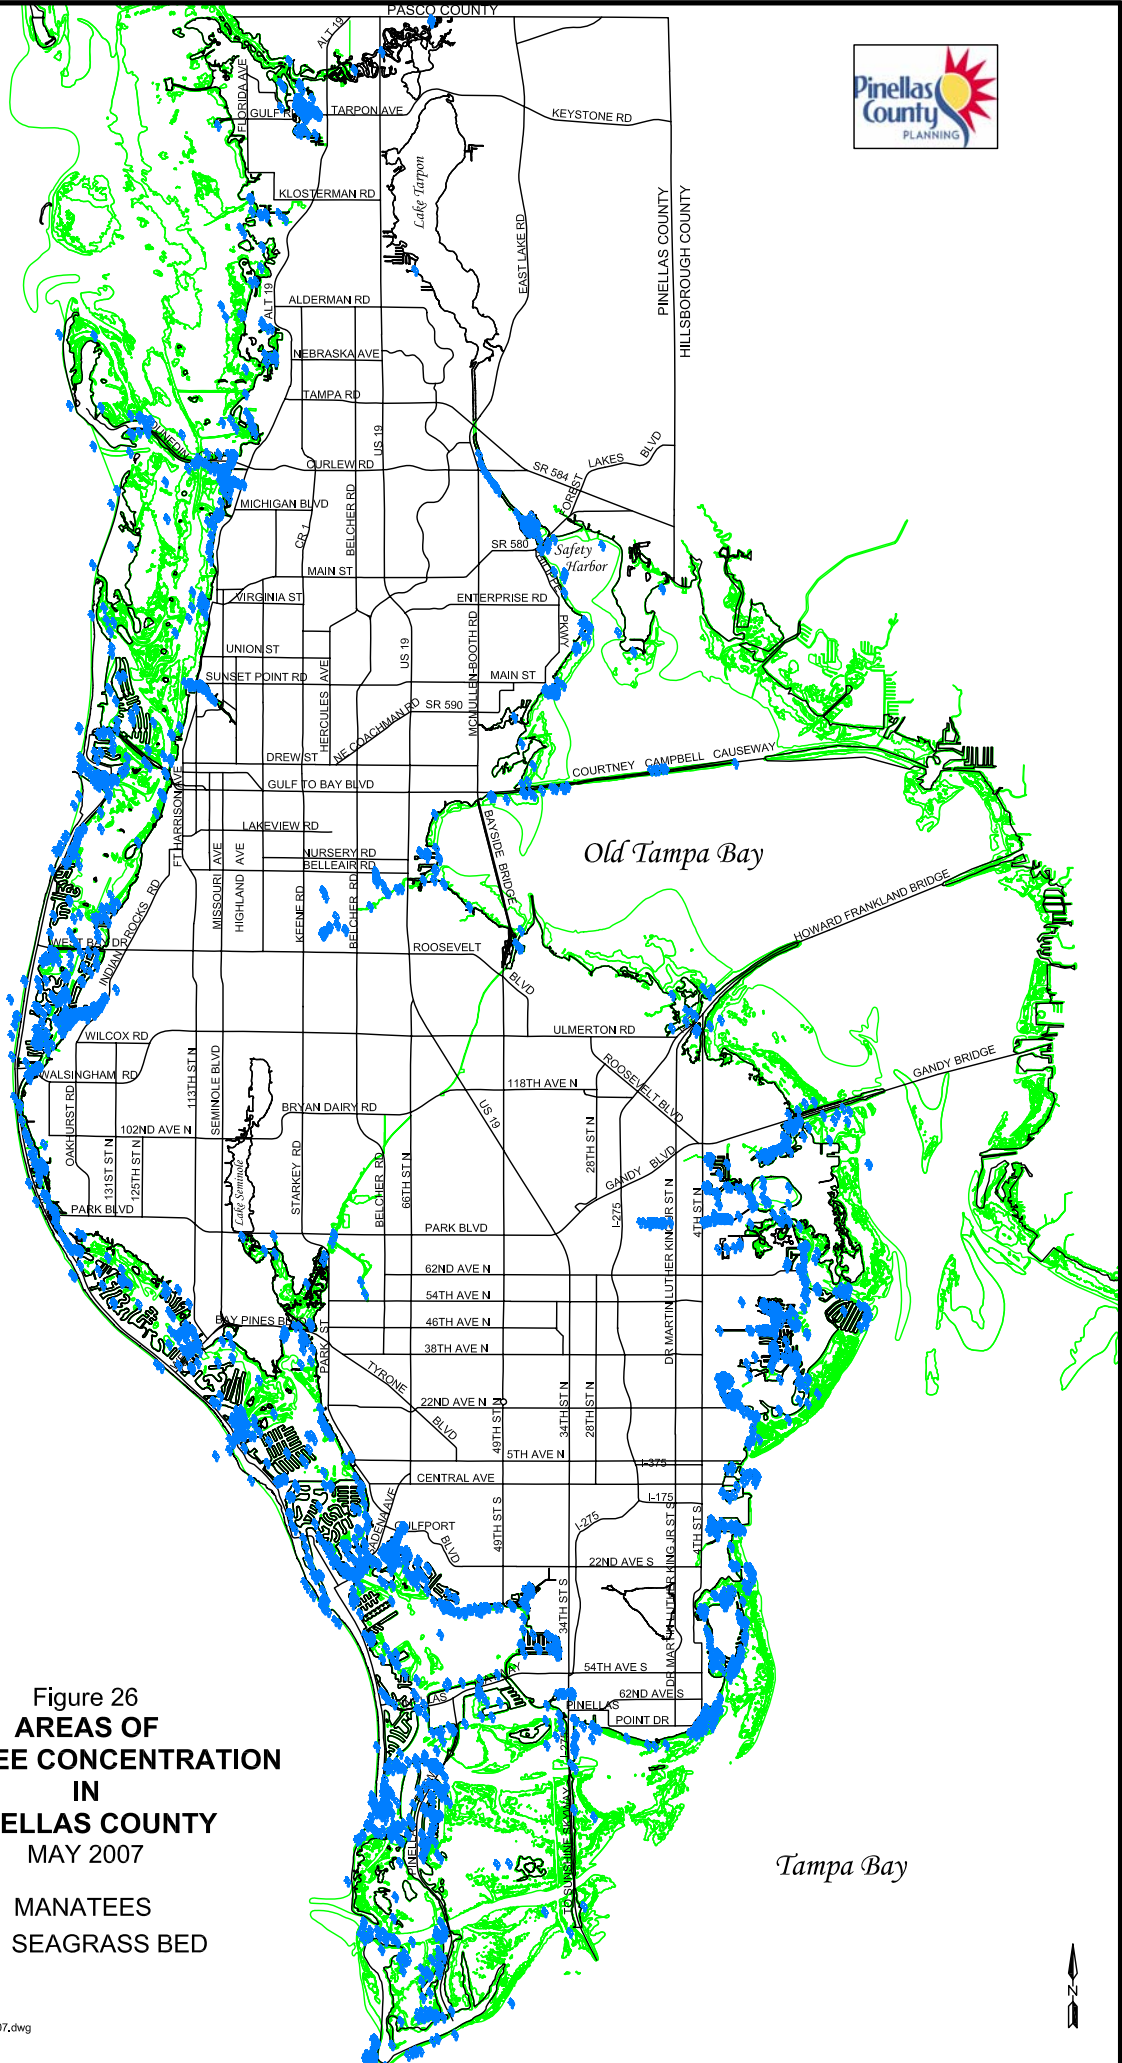

Gulf of Mexico

Old Tampa Bay

Tampa Bay

Figure 26  
**AREAS OF  
 MANATEE CONCENTRATION  
 IN  
 PINELLAS COUNTY**  
 MAY 2007

-  MANATEES
-  SEAGRASS BED