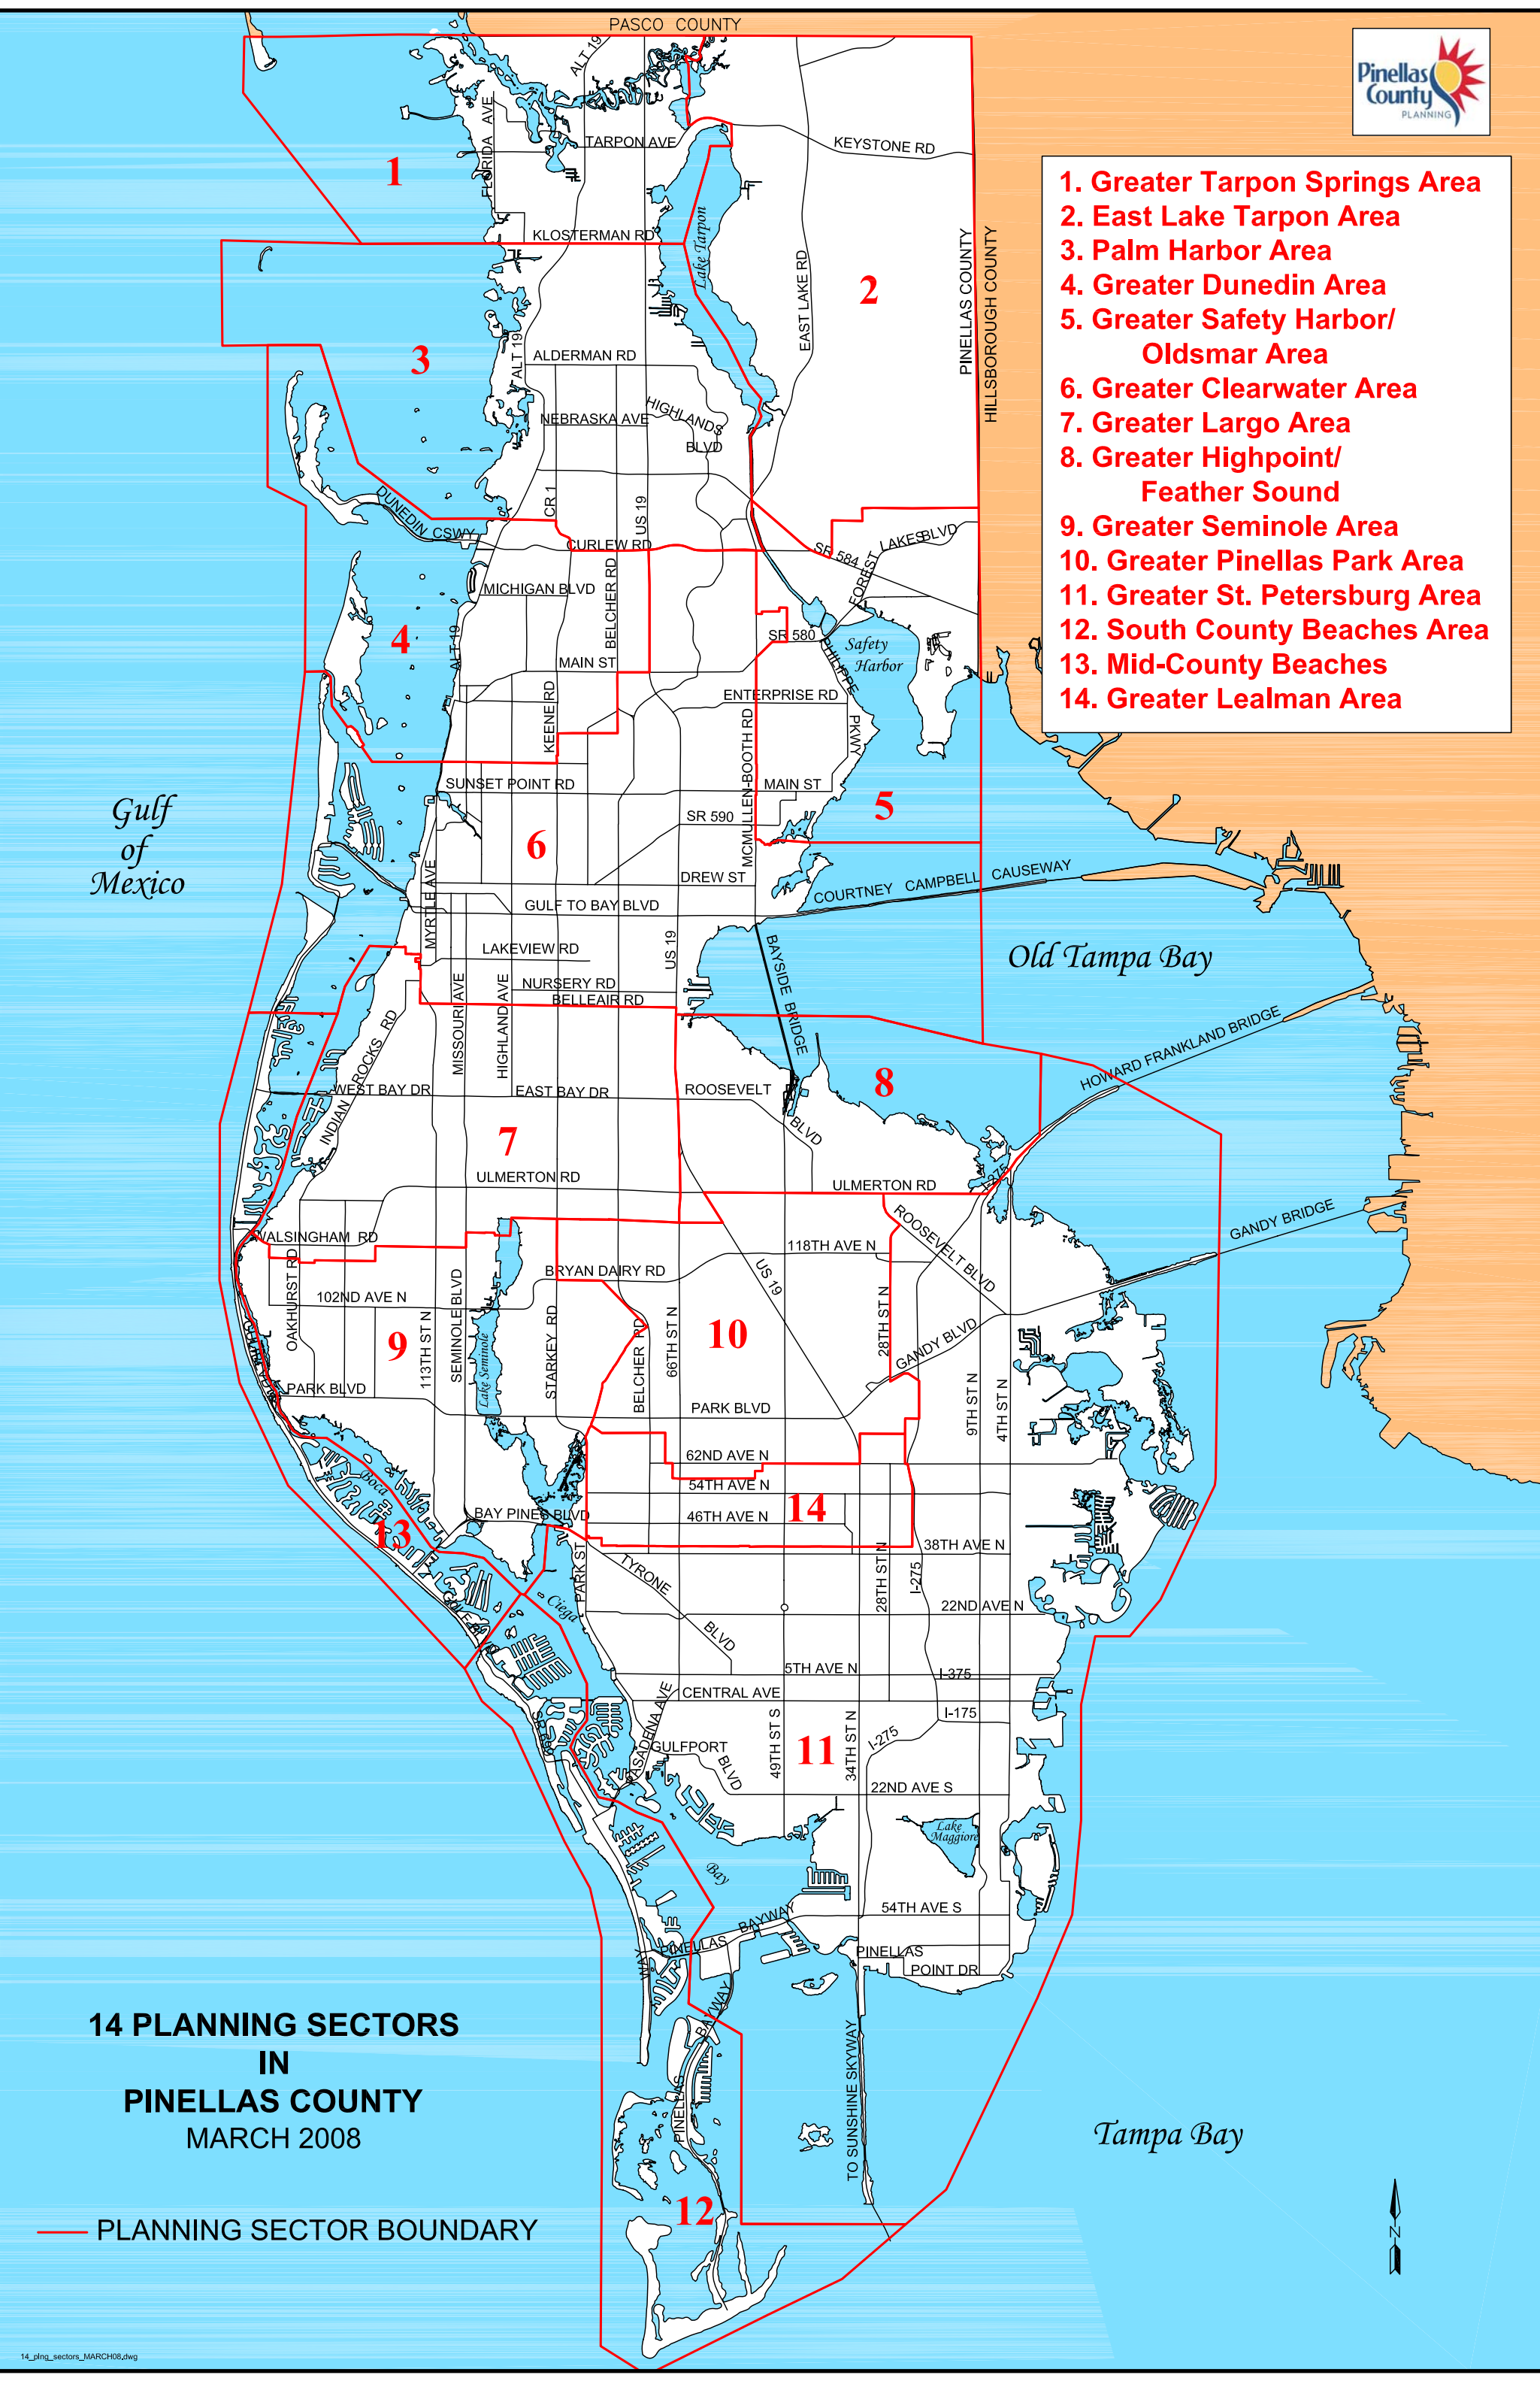

Appendix F

Planning Sector Map

1. Greater Tarpon Springs Area
2. East Lake Tarpon Area
3. Palm Harbor Area
4. Greater Dunedin Area
5. Greater Safety Harbor/ Oldsmar Area
6. Greater Clearwater Area
7. Greater Largo Area
8. Greater Highpoint/ Feather Sound
9. Greater Seminole Area
10. Greater Pinellas Park Area
11. Greater St. Petersburg Area
12. South County Beaches Area
13. Mid-County Beaches
14. Greater Lealman Area

Gulf of Mexico

Old Tampa Bay

Tampa Bay

**14 PLANNING SECTORS
IN
PINELLAS COUNTY
MARCH 2008**

— PLANNING SECTOR BOUNDARY