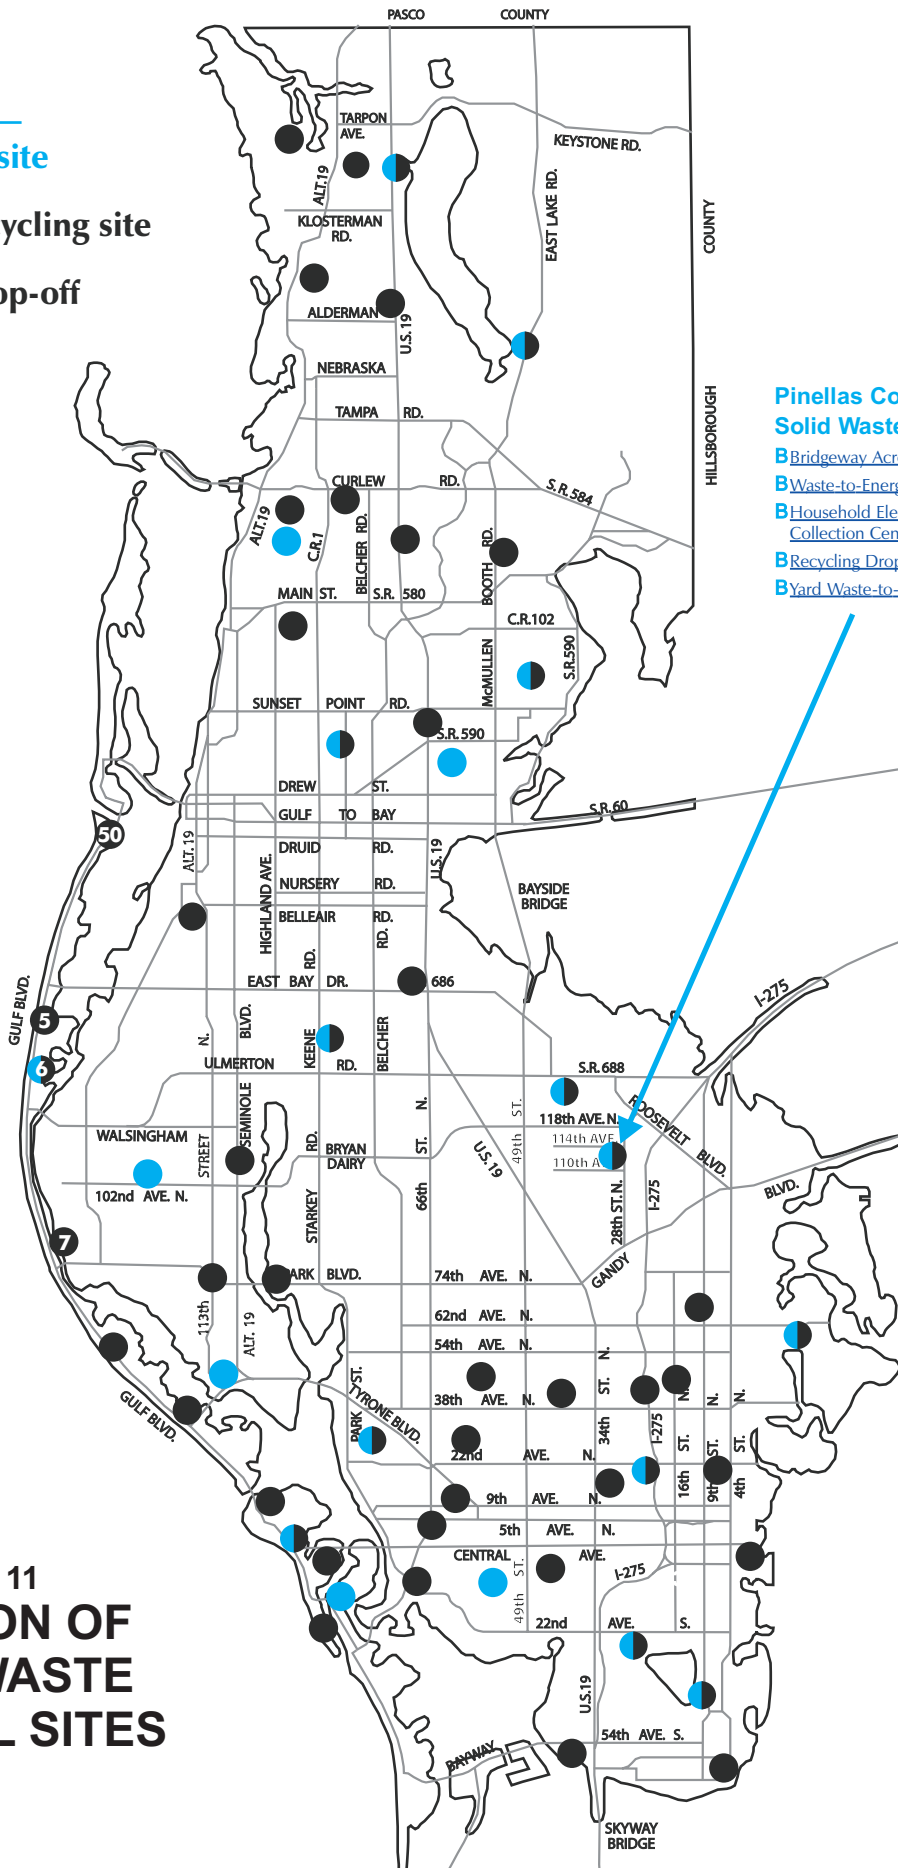

LEGEND

- Free mulch site
- Drop off recycling site
- ◐ Mulch & drop-off

- Pinellas County Solid Waste Operations**
- B [Bridgeway Acres Landfill](#)
 - B [Waste-to-Energy Facility](#)
 - B [Household Electronics and Chemical Collection Center \(HEC₃\) and Swap Shop](#)
 - B [Recycling Drop-Off Center](#)
 - B [Yard Waste-to-Mulch Program](#)

**Figure 11
LOCATION OF
SOLID WASTE
DISPOSAL SITES**

Source: Pinellas County Planning Department, 2007