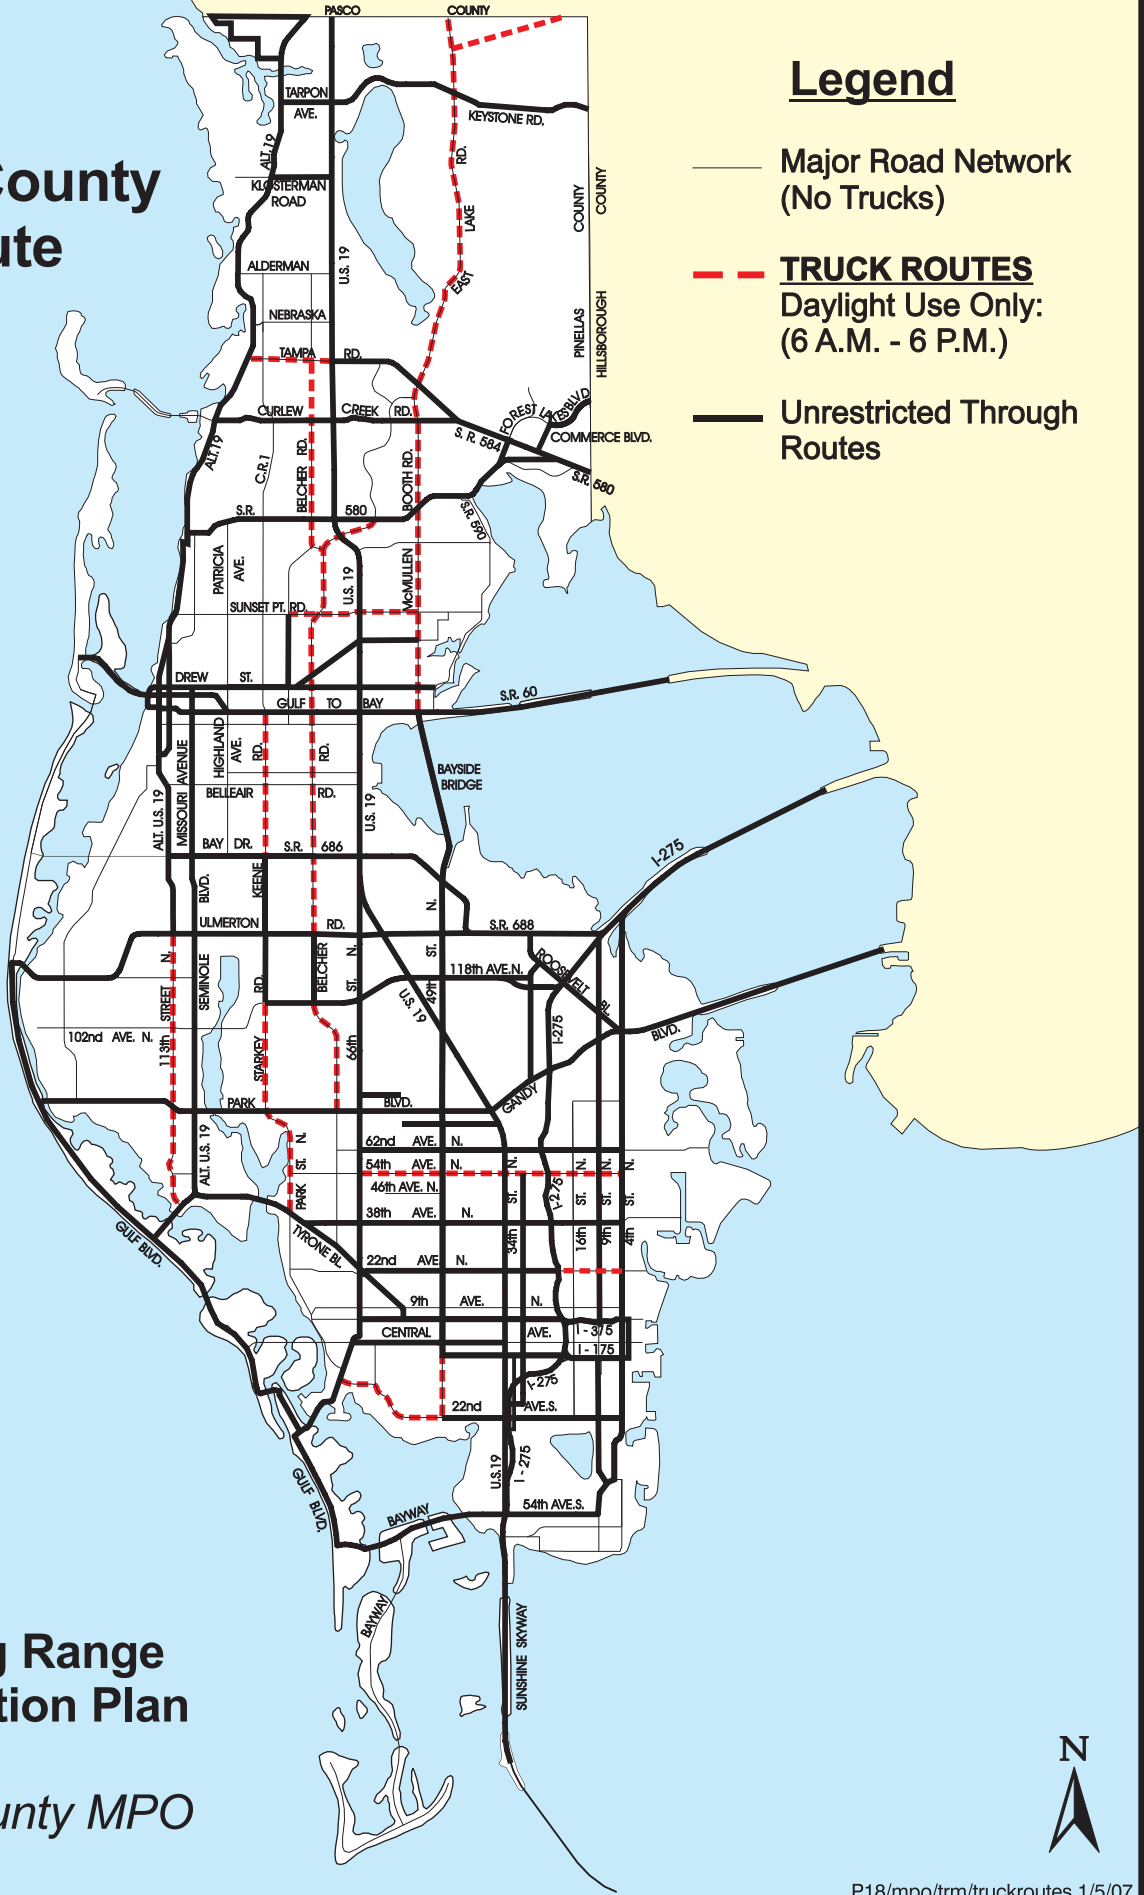

**Figure 13**

# Pinellas County Truck Route Plan

## Legend

- Major Road Network (No Trucks)
- **TRUCK ROUTES**  
Daylight Use Only:  
(6 A.M. - 6 P.M.)
- Unrestricted Through Routes

2025 Long Range  
Transportation Plan

Pinellas County MPO